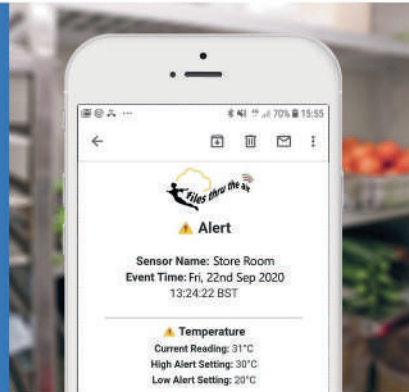

Wireless Alert T

Wireless Alert T is a battery-powered temperature sensor that sends a warning email if a user-set level is reached. Simply select your temperature limits and connect to your Wi-Fi network using the FilesThruTheAir mobile app.

- -18 to +54 °C measurement range using an internal sensor
- User-configurable high and low temperature limits
- Sends email alerts and scheduled status reports
- Flashing alert indicator
- Wi-Fi connected
- Simple to set up using the free mobile app
- Two years' battery life (typical)
- No ongoing subscription fees
- Includes sticky pad for wall mounting