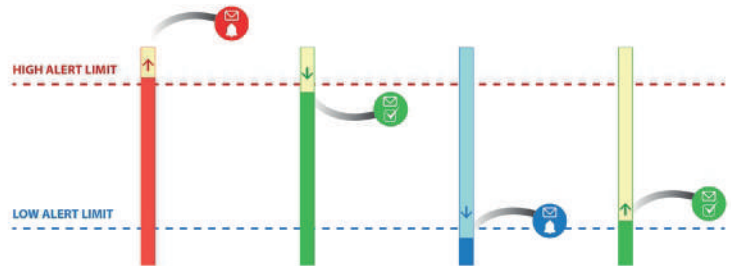

Wireless Alert T

Wireless Alert T is a battery-powered temperature sensor that sends a warning email if a user-set level is reached. Simply select your temperature limits and connect to your Wi-Fi network using the FilesThruTheAir mobile app.

- -18 to +54 °C measurement range using an internal sensor
- User-configurable high and low temperature limits
- Sends email alerts and scheduled status reports
- Flashing alert indicator
- Wi-Fi connected
- Simple to set up using the free mobile app
- Two years' battery life (typical)
- No ongoing subscription fees
- Includes sticky pad for wall mounting

The Wireless Alert T can be set up to monitor temperature limits in a variety of applications. High and low temperature limits are user-configurable between -18 and 54 °C (0 and 129 °F). The device will trigger a notification email, sent to a user-selected address, if the temperature limits are breached and when the temperature returns to normal. In addition to this, the device can send a scheduled summary email detailing minimum, maximum and average temperature, as well as battery level, number of alerts, and total time spent in alert.

Specifications

	Minimum	Typical	Maximum	Unit
Measurement Range	-18 (0)		54 (129)	°C (°F)
Measurement Resolution		1 (2)		°C (°F)
Measurement Accuracy		±1 (±2)		°C(°F)
Device Operating Temperature	-18 (0)		54 (129)	°C (°F)
Alert Levels	User-configurable, within measurement range stated above			
Response Time	< 1 minute			
Environmental Conditions*	Indoor use only - IP5X			
Product Dimensions	69 x 32 x 22 (2.7 x 1.3 x 0.9)			mm (inches)
Battery Type	2 x 1.5V Alkaline LR03/UM4/AAA			
Battery Life**		2		Years
Wi-Fi***	WPA/WPA-2 Personal - 802.11bgn (2.4GHz)			